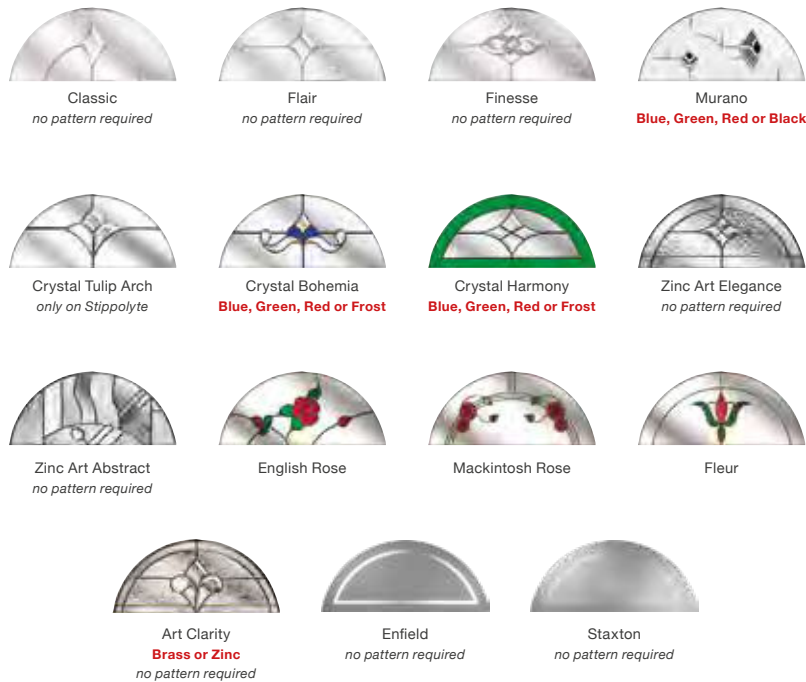

Glass Designs