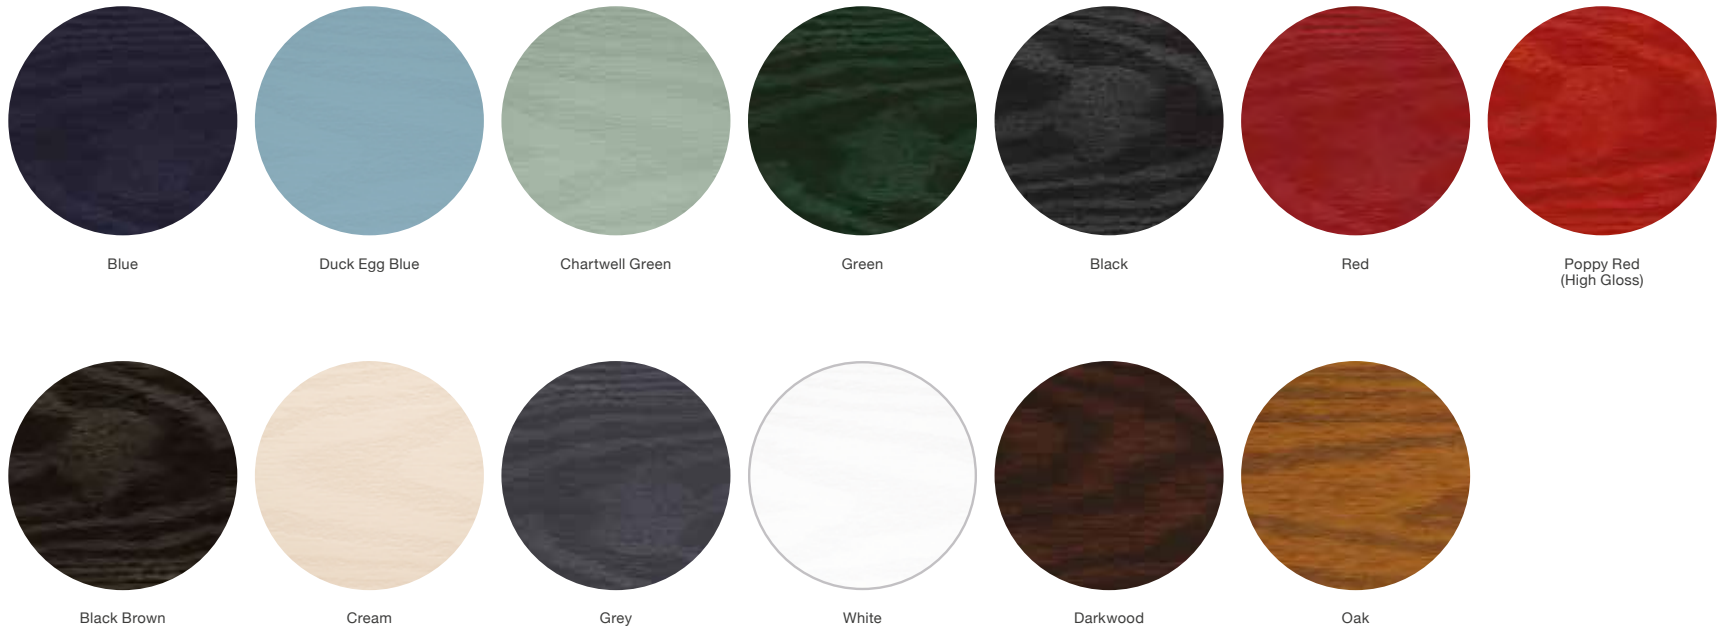

## Glass Patterns

# Colour Options

The doors in our collection are available in a diverse range of colours (both sides) to suit the character of your home.

Please note: woodgrain colour both sides option is only available in certain styles.

## Door Colours